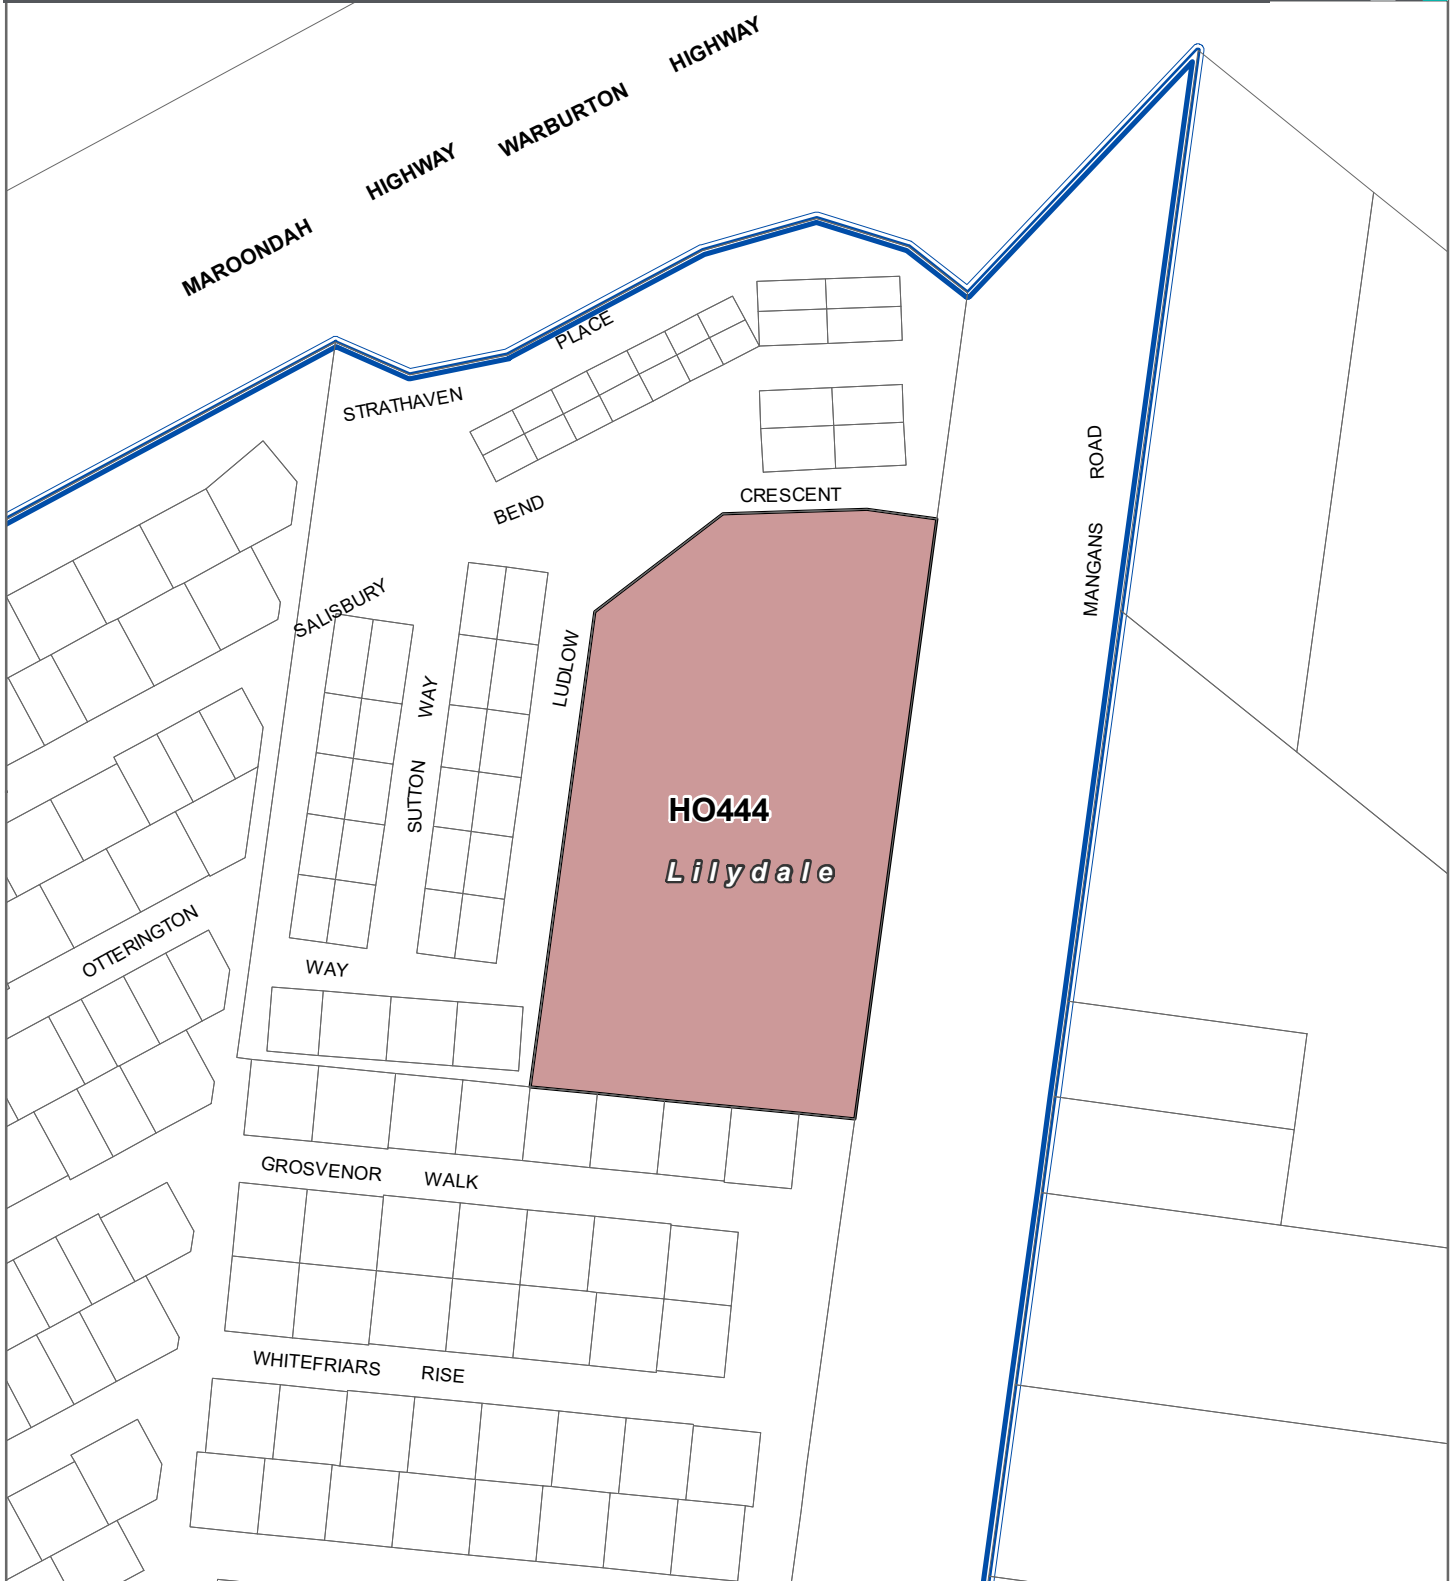

YARRA RANGES PLANNING SCHEME - LOCAL PROVISION AMENDMENT C226yran

LEGEND

-  HO - Heritage Overlay
-  Local Government Area
-  Urban Growth Boundary

Part of Planning Scheme Map 41HO

Disclaimer
This publication may be of assistance to you but the State of Victoria and its employees do not guarantee that the publication is without flaw of any kind or is wholly appropriate for your particular purposes and therefore disclaims all liability for any error, loss or other consequence which may arise from you relying on any information in this publication.